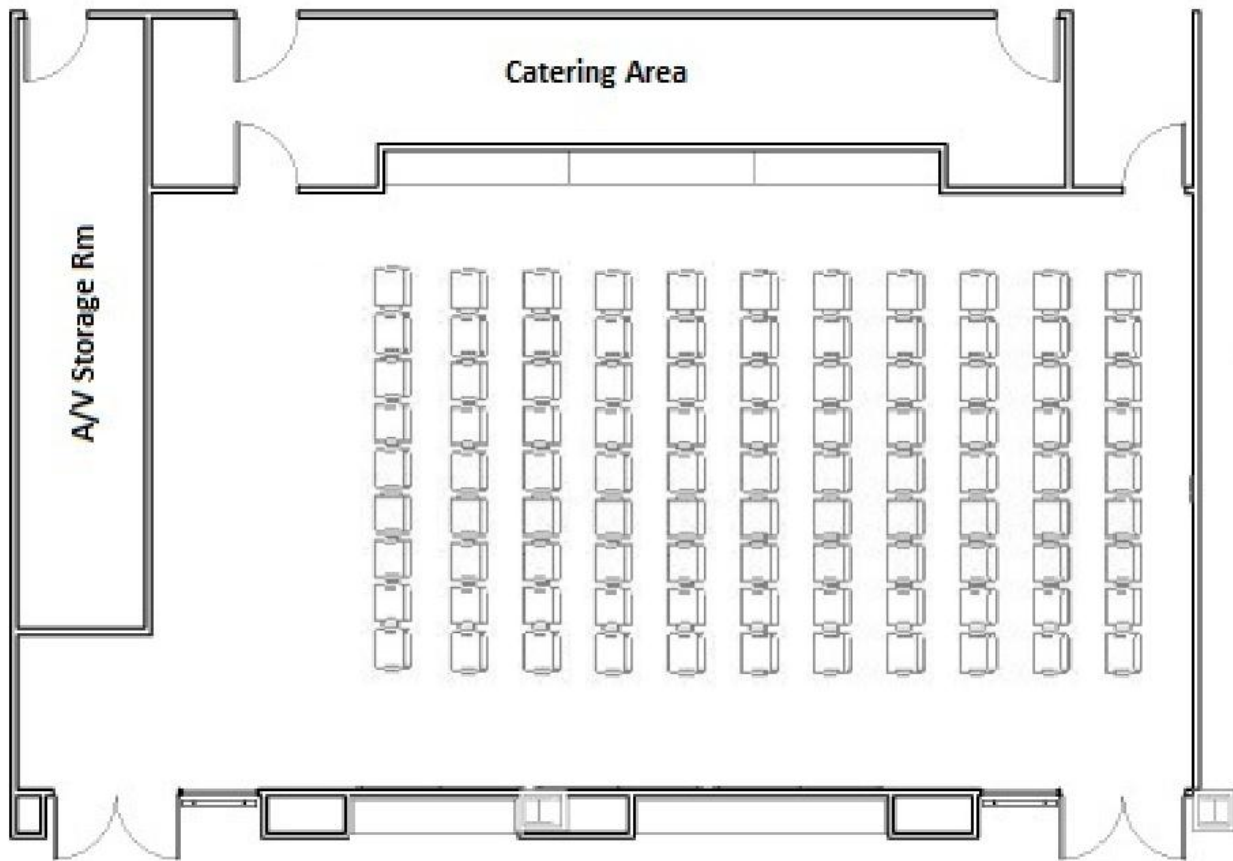

Set-Up Styles – Conference Room 2208

Theater Style

Head table, chairs arranged in rows (no tables)

Conference Room 2208 - Theater 99

Set-Up Styles – Conference Room 2208

Classroom Style

Head table, with tables and chairs in rows facing front

Conference Room 2208 - Classroom 48

Set-Up Styles – Conference Room 2208

Boardroom Style

Two rows of tables surrounded by chairs

Conference Room 2208 - Boardroom 32

Set-Up Styles – Conference Room 2208

U-Shape

Tables arranged in 'U' shape. Chairs around outside & inside if needed

Conference Room 2208 - U-shape 30

Set-Up Styles – Conference Room 2208

Block Style

Tables arranged in a 'block' with chairs surrounding it.