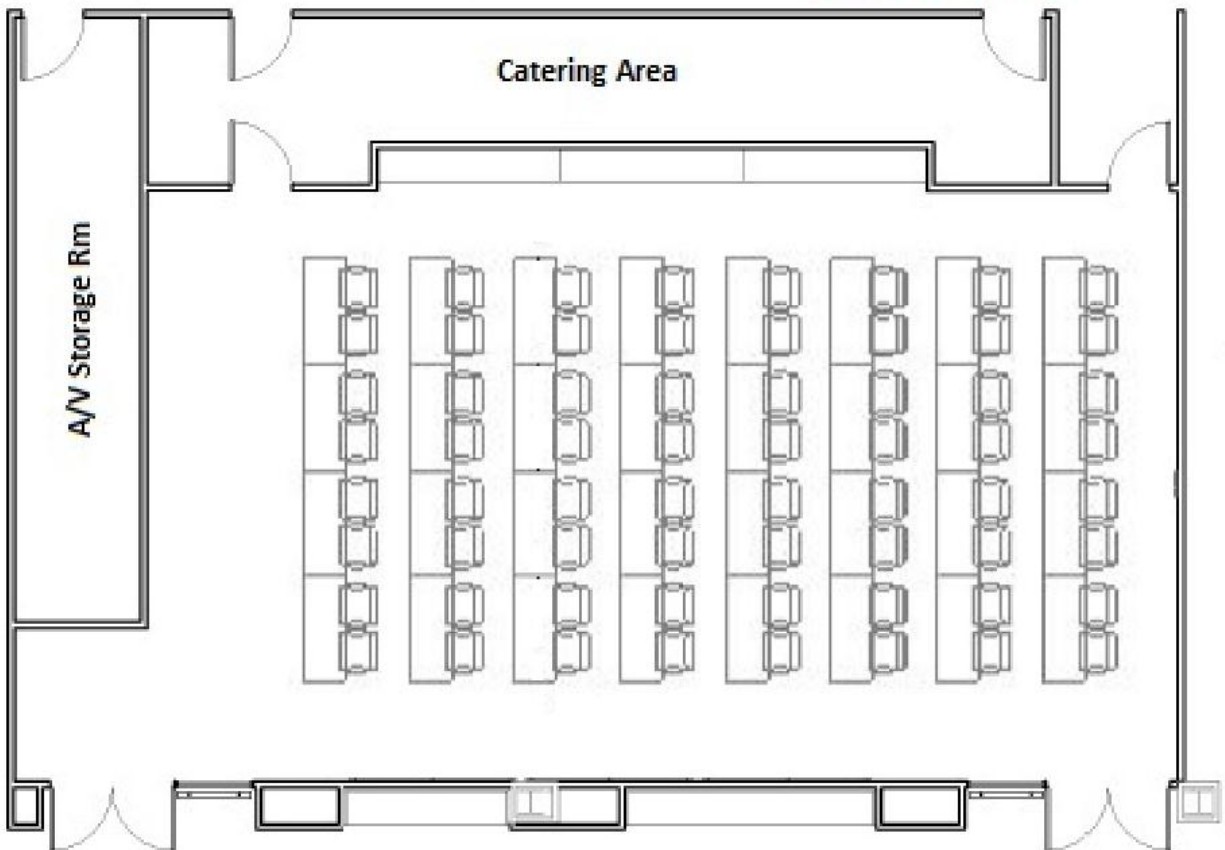

Set-Up Styles – Conference Room 2208

Theater Style

Head table, chairs arranged in rows (no tables)

Conference Room 2208 - Theater 99

Set-Up Styles – Conference Room 2208

Classroom Style

Head table, with tables and chairs in rows facing front

Conference Room 2208 - Classroom 48

Set-Up Styles – Conference Room 2208

Boardroom Style

Two rows of tables surrounded by chairs

Conference Room 2208 - Boardroom 32

Set-Up Styles – Conference Room 2208

U-Shape

Tables arranged in 'U' shape. Chairs around outside & inside if needed

Conference Room 2208 - U-shape 30

Set-Up Styles – Conference Room 2208

Block Style

Tables arranged in a 'block' with chairs surrounding it.