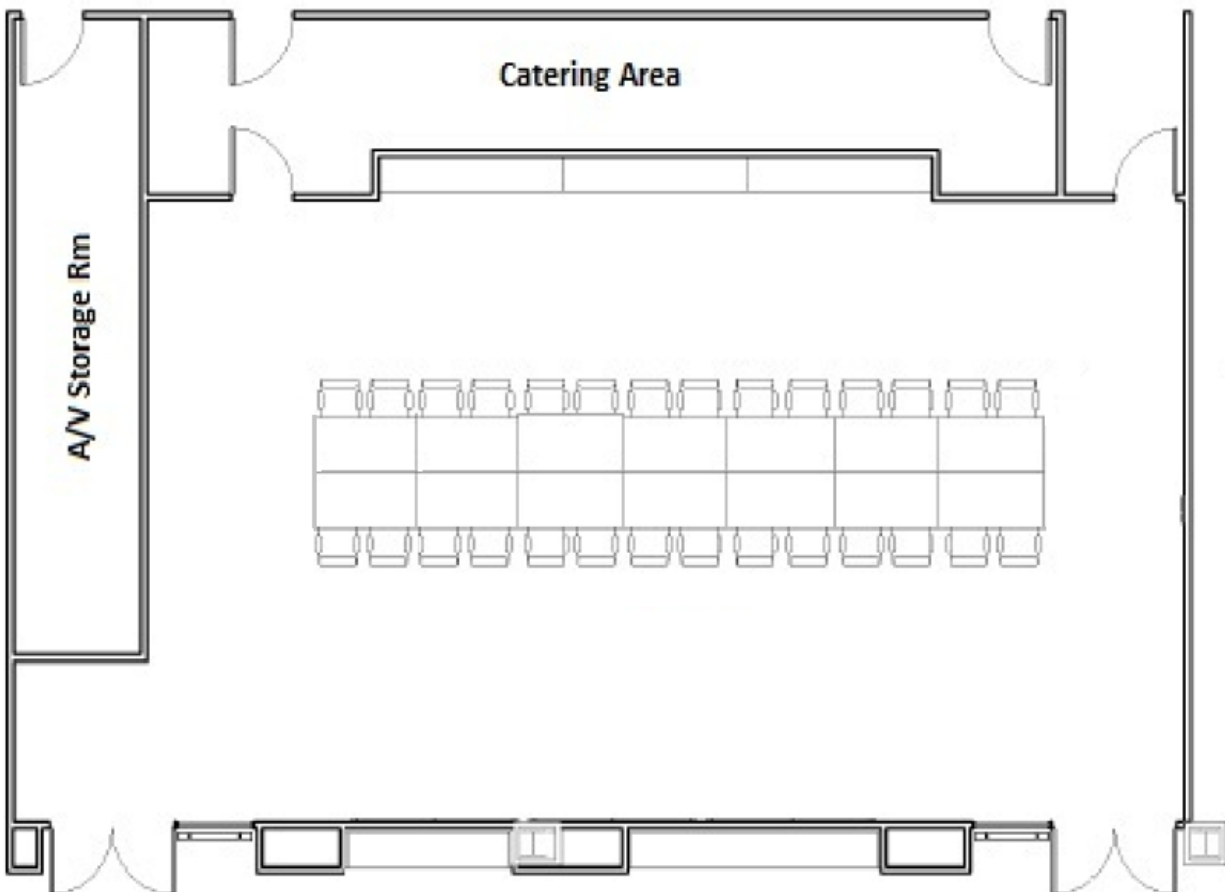

Set-Up Styles – Conference Room 2208

Theater Style

Head table, chairs arranged in rows (no tables)

Conference Room 2208 - Theater 99

Set-Up Styles – Conference Room 2208

Classroom Style

Head table, with tables and chairs in rows facing front

Conference Room 2208 - Classroom 48

Set-Up Styles – Conference Room 2208

Boardroom Style

Two rows of tables surrounded by chairs

Conference Room 2208 - Boardroom 32

Set-Up Styles – Conference Room 2208

U-Shape

Tables arranged in 'U' shape. Chairs around outside & inside if needed

Conference Room 2208 - U-shape 30

Set-Up Styles – Conference Room 2208

Block Style

Tables arranged in a 'block' with chairs surrounding it.