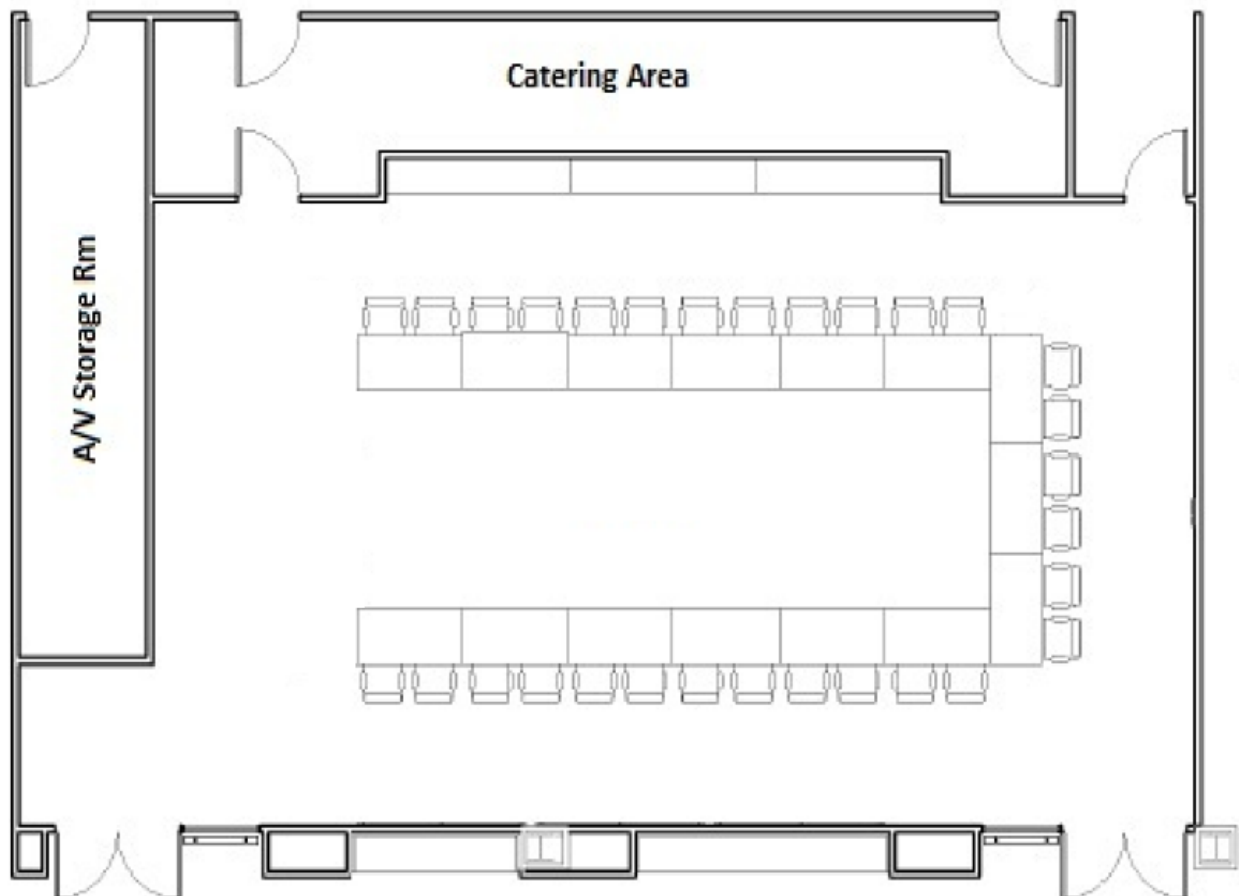

Set-Up Styles – Conference Room 2208

Theater Style

Head table, chairs arranged in rows (no tables)

Conference Room 2208 - Theater 99

Set-Up Styles – Conference Room 2208

Classroom Style

Head table, with tables and chairs in rows facing front

Conference Room 2208 - Classroom 48

Set-Up Styles – Conference Room 2208

Boardroom Style

Two rows of tables surrounded by chairs

Conference Room 2208 - Boardroom 32

Set-Up Styles – Conference Room 2208

U-Shape

Tables arranged in 'U' shape. Chairs around outside & inside if needed

Conference Room 2208 - U-shape 30

Set-Up Styles – Conference Room 2208

Block Style

Tables arranged in a 'block' with chairs surrounding it.